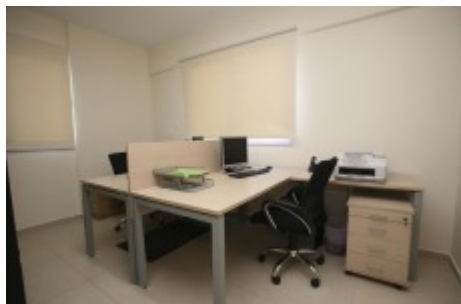

Town Centre Offices for sale

City Centre Limassol

34.6735637, 33.042341

Overview

Purpose:For Sale	Sale price:€380.000	Rent price:€
Land area:m2	Living area:m2	Bedrooms:
Bathrooms:	Country:	Zip code:

Indoor amenities